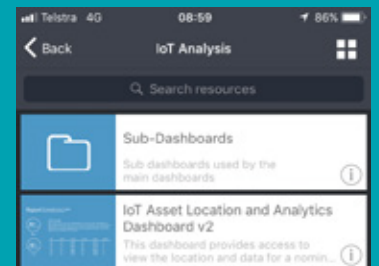

The Eagle:

- \$150 + GST

Monitoring Packages:

Standard

- \$5 + GST per month (location ping once per day)

Premium

- \$8 + GST per month (location ping once per day plus movement alerts at 10 minute intervals)