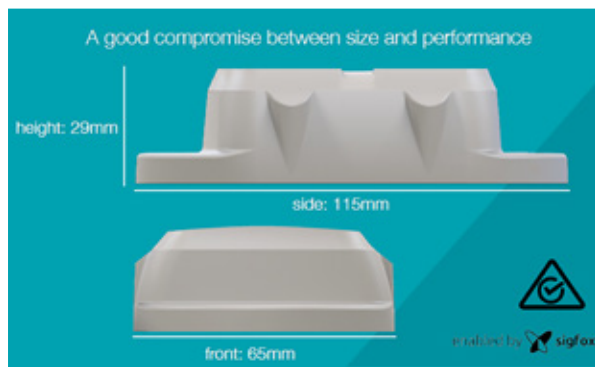

Easy mounting in the corrugation on containers or concealed on the underside of a trailer. Housing screws together for easy assembly, with 2 convenient mounting tabs. It also has 'strap slots' allowing the Eagle to be cable tied or metal strapped to an asset.

Designed for tracking containers, trailers, skip bins, and other assets where super-long battery life is required without sacrificing the frequency of updates and performance.

The IP-67 rated housing is rugged and UV stable, so the Eagle can be mounted on assets that are exposed to rain, dust and marine conditions.